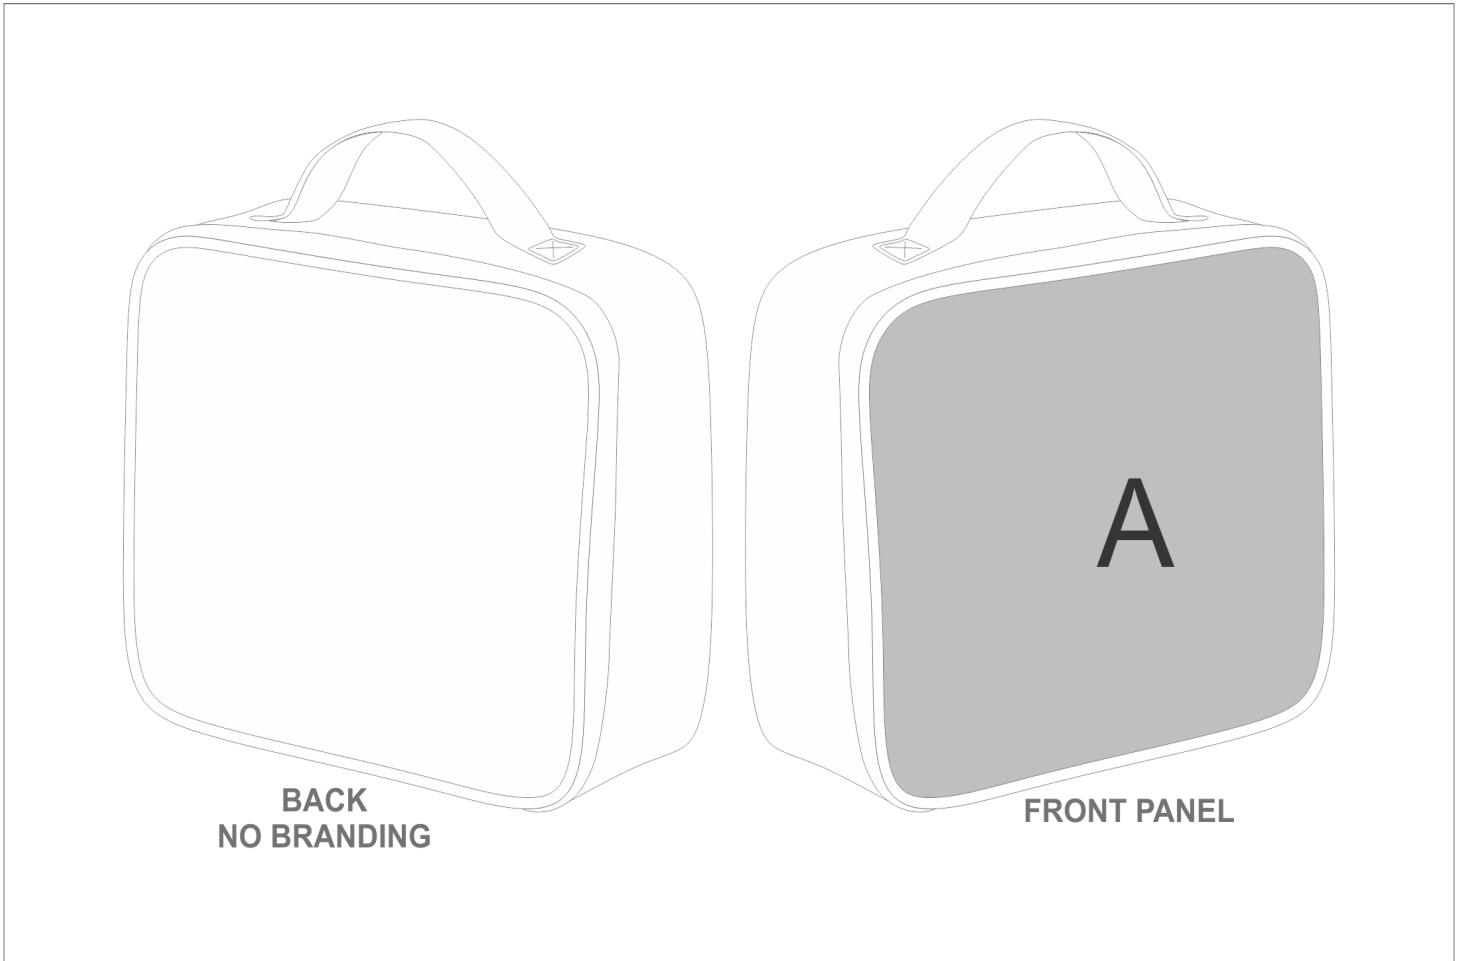

# CC-HP-8-G

Hoppla Zephyr Lunch Cooler

## Need to know:

Includes 1-Position Sublimation (setup fees apply)

- Please Note: We cannot guarantee 100% logo Alignment on all Brandable Panels.

## Branding Options:

Position	Branding Method (Branding Code)	No. of Colours	Dimension
A	Custom Sublimation A (CPSUB-A)	Full Colour	245mm wide x 210mm high